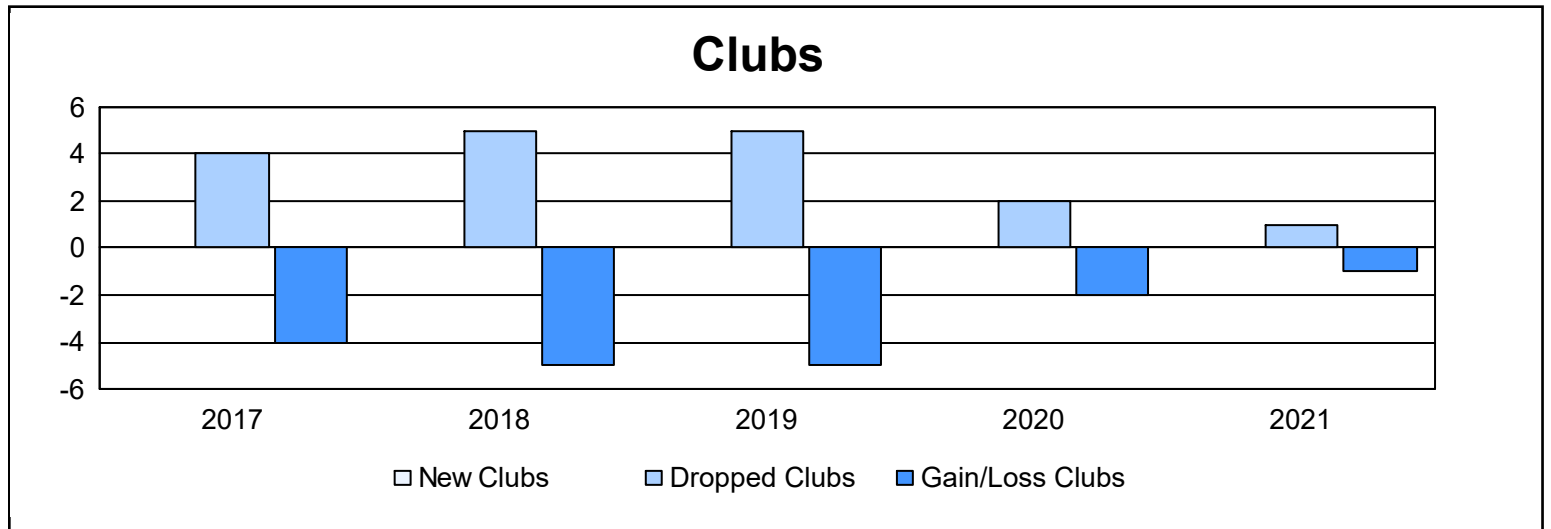

Year	New Clubs	Dropped Clubs	Gain/ Loss Clubs	New Members	Charter Members	Reinstate Members	Transfer Members	Total Member Added	Total Members Dropped	Gain/ Loss Members
2016-2017	0	4	-4	117	1	19	2	139	285	-146
2017-2018	0	5	-5	130	1	3	5	139	205	-66
2018-2019	0	5	-5	93	0	2	4	99	174	-75
2019-2020	0	2	-2	80	0	7	7	94	132	-38
2020-2021	0	1	-1	96	0	4	3	103	118	-15
<b>Average</b>	<b>0</b>	<b>3</b>	<b>-3</b>	<b>103</b>	<b>0</b>	<b>7</b>	<b>4</b>	<b>115</b>	<b>183</b>	<b>-68</b>

### Membership Composition June 2021 Cumulative