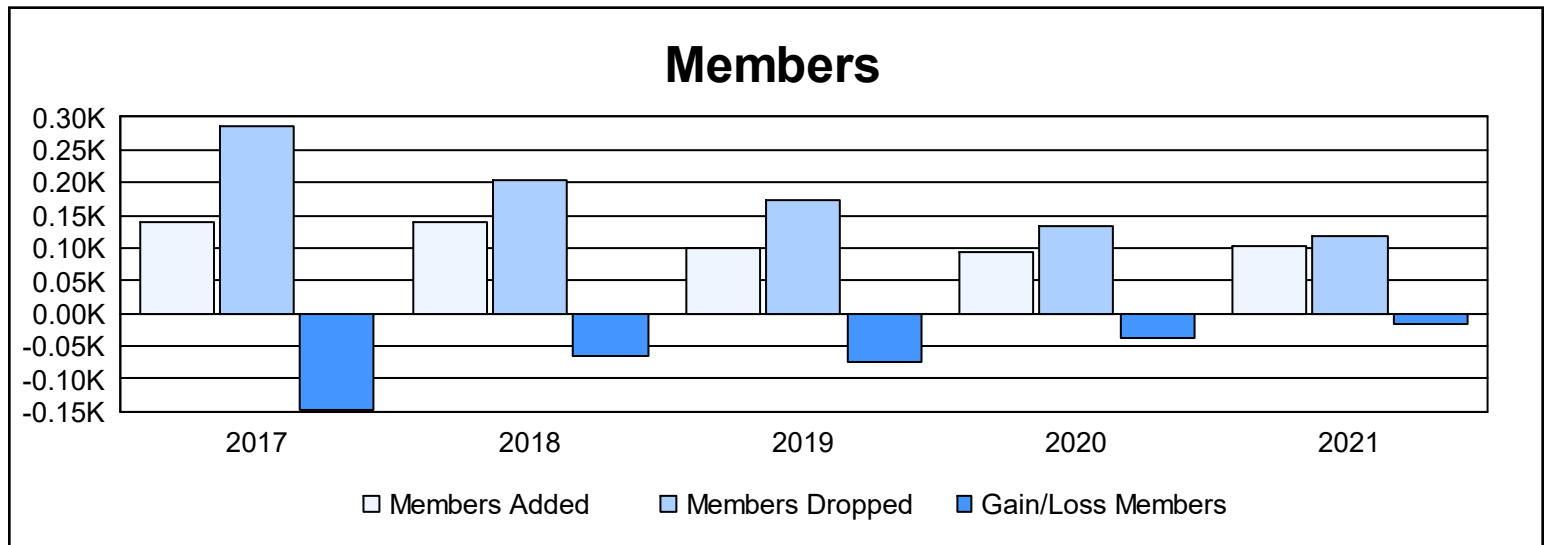

Year	New Clubs	Dropped Clubs	Gain/ Loss Clubs	New Members	Charter Members	Reinstate Members	Transfer Members	Total Member Added	Total Members Dropped	Gain/ Loss Members
2016-2017	0	4	-4	117	1	19	2	139	285	-146
2017-2018	0	5	-5	130	1	3	5	139	205	-66
2018-2019	0	5	-5	93	0	2	4	99	174	-75
2019-2020	0	2	-2	80	0	7	7	94	132	-38
2020-2021	0	1	-1	96	0	4	3	103	118	-15
<b>Average</b>	<b>0</b>	<b>3</b>	<b>-3</b>	<b>103</b>	<b>0</b>	<b>7</b>	<b>4</b>	<b>115</b>	<b>183</b>	<b>-68</b>

### Membership Composition June 2021 Cumulative